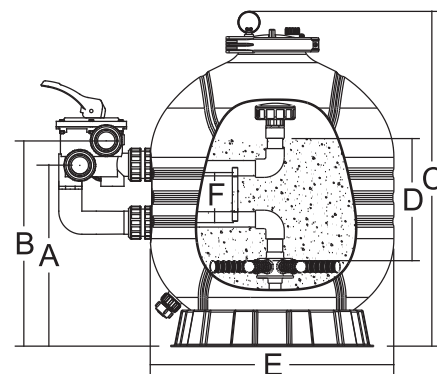

Product Dimension

Model No	A mm	B mm	C mm	D mm	E mm	F mm
MFS17	354.5	417.5	670	195	425	125
MFS20	396.3	549.3	760	225	500	125
MFS24	429.5	492.5	825	280	600	125
MFS27A	480.0	543.0	946	300	675	125
MFS27	459.5	545.5	946	300	675	130
MFS31A	505.5	568.5	968	370	775	125
MFS31	508.0	594.0	968	370	775	130
MFS35	564.0	650.0	1086	440	875	130