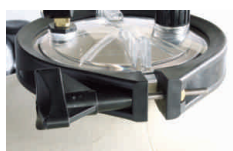

Note: Suggested sand weight varies with differences in filter media size. For reference only.

Product Dimension

Model No	A mm	B mm	C mm	D mm	E mm
MFV17	816	695	625	195	425
MFV20	889	772	712	225	500
MFV24	980	860	800	280	600
MFV27A	1081	963	903	300	675
MFV27	1133	976	910	300	675
MFV31A	1126	1008	948	370	775
MFV31	1178	1021	955	370	775
MFV35	1296	1139	1073	440	875

Filter Max Series Side Mount Filter

FEATURES

EMAUX's innovative design and advanced technology offer superior filtration performance and crystal clear water. Max Series filters are blown at one-piece with high density polyethylene for its heavy duty performance and reliability.

Product Focus

- [1] Unique one-piece clamp with screw-type lock designed to simplify installation and allow tool-free servicing.
- [2] Equipped with multiport valve with 6-way functions
- [3] Easy-to-read pressure gauge for easy inspection