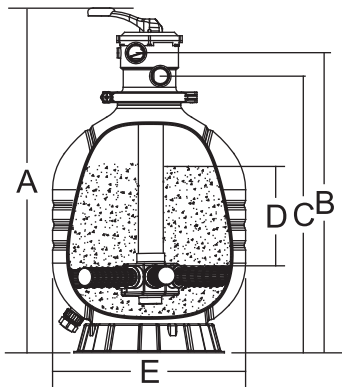

Product Dimension

Model No	A mm	B mm	C mm	D mm	E mm
MFV17	816	695	625	195	425
MFV20	889	772	712	225	500
MFV24	980	860	800	280	600
MFV27A	1081	963	903	300	675
MFV27	1133	976	910	300	675
MFV31A	1126	1008	948	370	775
MFV31	1178	1021	955	370	775
MFV35	1296	1139	1073	440	875